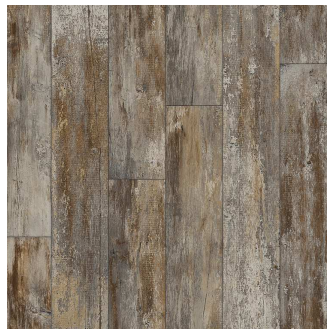

Driftwood

Standard

Cypress

Harvard Slate

Wicker

Pebble Clay

White

Upgrade

Redwood

Ironstone

Marine Blue

Lineals (Optional)

ROYAL
Building Products

Siding Shutters

White

Sandstone

Black

Brown

Royal

Pine

Berry

Vinyl *Congoleum*

Standard

Aged Oak AF020

1st Upgrade

Vintage Plank DF9630

2nd Upgrade

Barnwood Greige LX277

2nd Upgrade

Barnwood Vintage White LX275

West Point Harbor LX330

Carpet