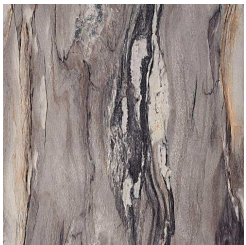

Driftwood

Standard

Cypress

Harvard Slate

Wicker

Pebble Clay

White

Upgrade

Redwood

Ironstone

Marine Blue

Lineals (Optional)

ROYAL
Building Products

Siding Shutters

White

Sandstone

Standard

Winter Carnival

Bernard Granite

Terrena Soapstone

Potter's Clay

Aluma Marble

Ice Granite

Upgrade

Upgrade

Arctic White
Subway Tile

Black
Subway Tile

Suede Grey
Subway Tile

San Francisco
Lombard Grey

Silver Washed
Pewter Tin

Silver Washed
White Tin

Upgrade — Accents Only